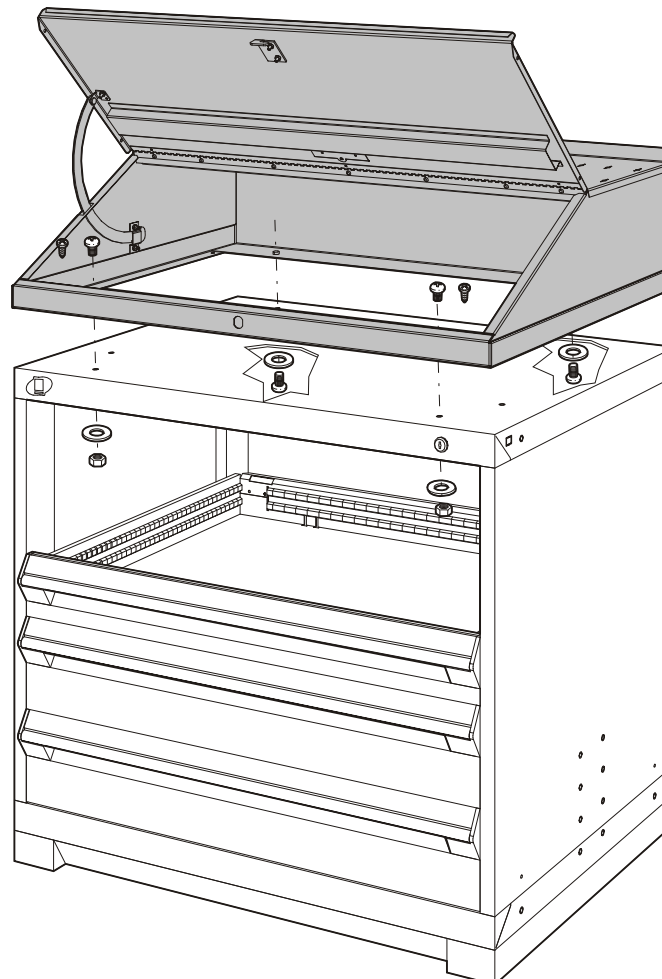

Slope Top R Line

Assembly Guide

Dessus incliné Ligne R

Guide d'assemblage

- All required hardware is included.
- Please check the contents with your packing slip.
- Read instructions carefully.
- Save this document for future reference.

Assembly

Assemblage

Regular front assembly
Assemblage avant régulier

Special front assembly
Cabinet + doors with frame

Assemblage avant spécial
Cabinet + portes avec cadre

Rear assembly
Assemblage arrière