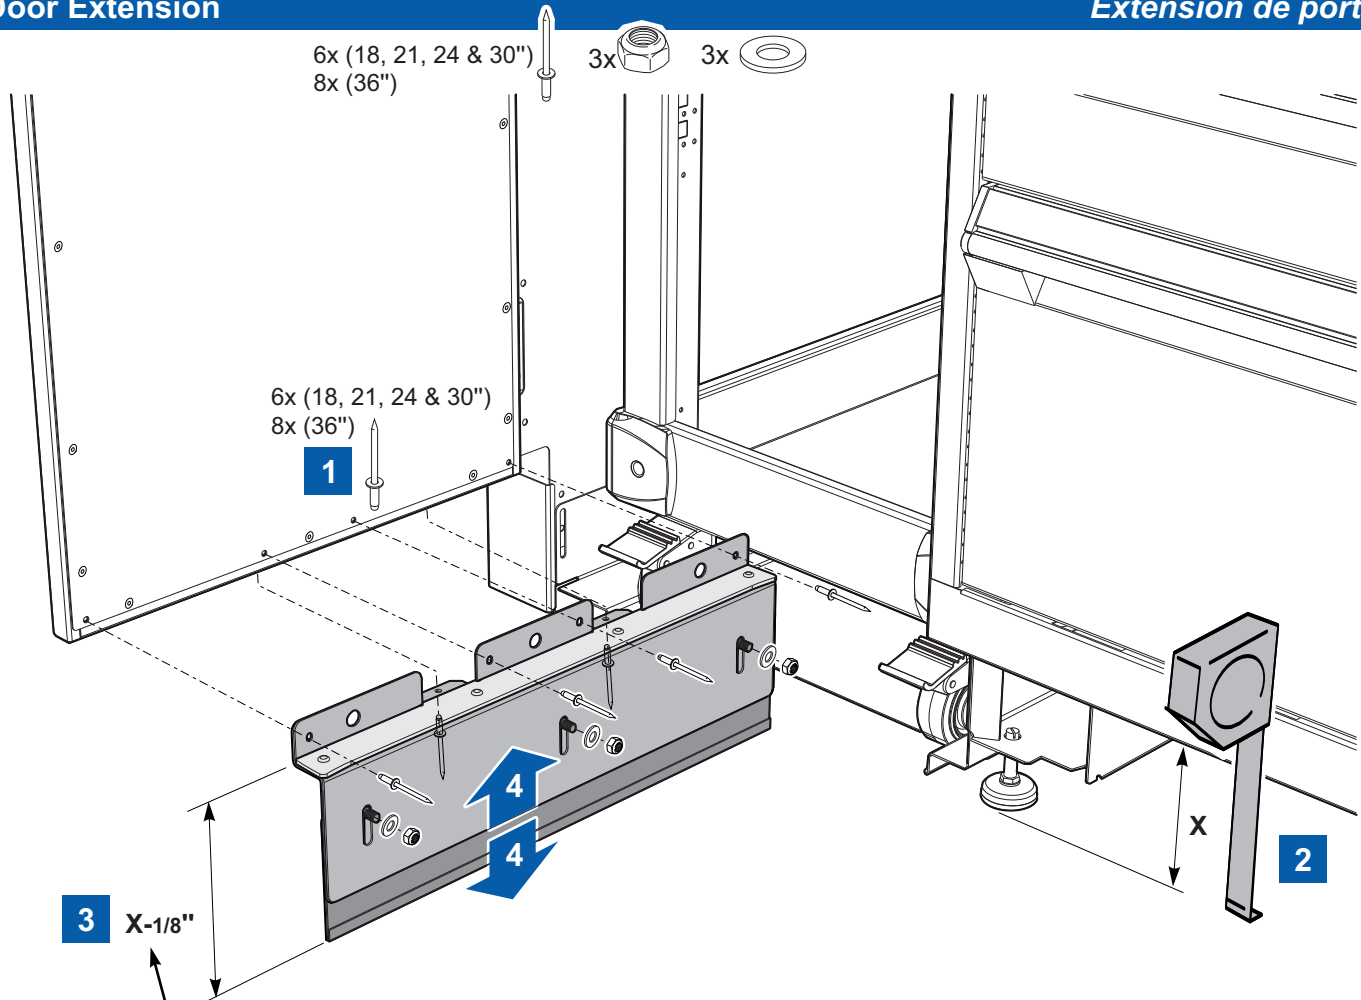

Door Extension R Line

Assembly Guide

Extension de porte

Guide d'assemblage

Ligne R

- All required hardware is included.
- Please check the contents with your packing slip.
- Read instructions carefully.
- Save this document for future reference.

Tools Required Outils requis

RB59/60
Door Extension
Extension de porte
(For/pour RB52 Hideaway Panel / Panneau discrétion)

RT41
Adjustable Door Extension
Extension de porte ajustable
(For/pour RB52 Hideaway Panel / Panneau discrétion)

Door Extension

Extension de porte

Make sure to keep enough space under the Door Extension to avoid contact with the floor.
S'assurer de conserver suffisamment d'espace sous le cache-base pour éviter le contact avec le sol.